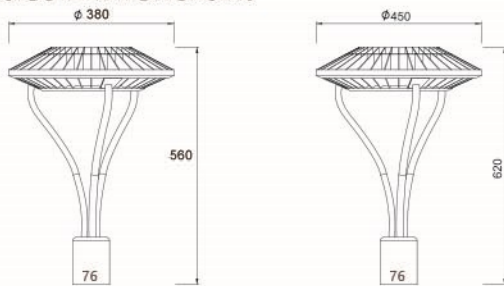

• Product Dimension:

• Technical Characteristics

产品型号	Product Code	LED GARDEN LIGHT	
额定功率	Rated Power	40-75W	100-150W
色温	Color Temperature	2700-6500K	
光通量	Luminous Flux	4400-8250lm	11000-16500lm
输入电压	Input Voltage	AC85-265V	
频率范围	Frequency Range	50/60HZ	
功率因素	Power Factor	PF>0.9	
显色指数	Color Rendering Index	>70	
工作环境温度	Temperature of working condition	-40°C ~ 60°C	
工作环境湿度	Humidity of working Condition	10-90%	
LED 寿命	LED Lifetime	>50000H	
防护等级	Protection Grade	IP65	
材质	Material	PC	Tempered Glass
套口直径	Installation Spigot Dia.	76mm	
安装方式	Mounting Type	Post top	
净重/毛重	Net Weight / Gross Weight	4kg/5kg	6.5kg/8kg
包装尺寸	Packing Size	400*400*620mm	460*460*680mm